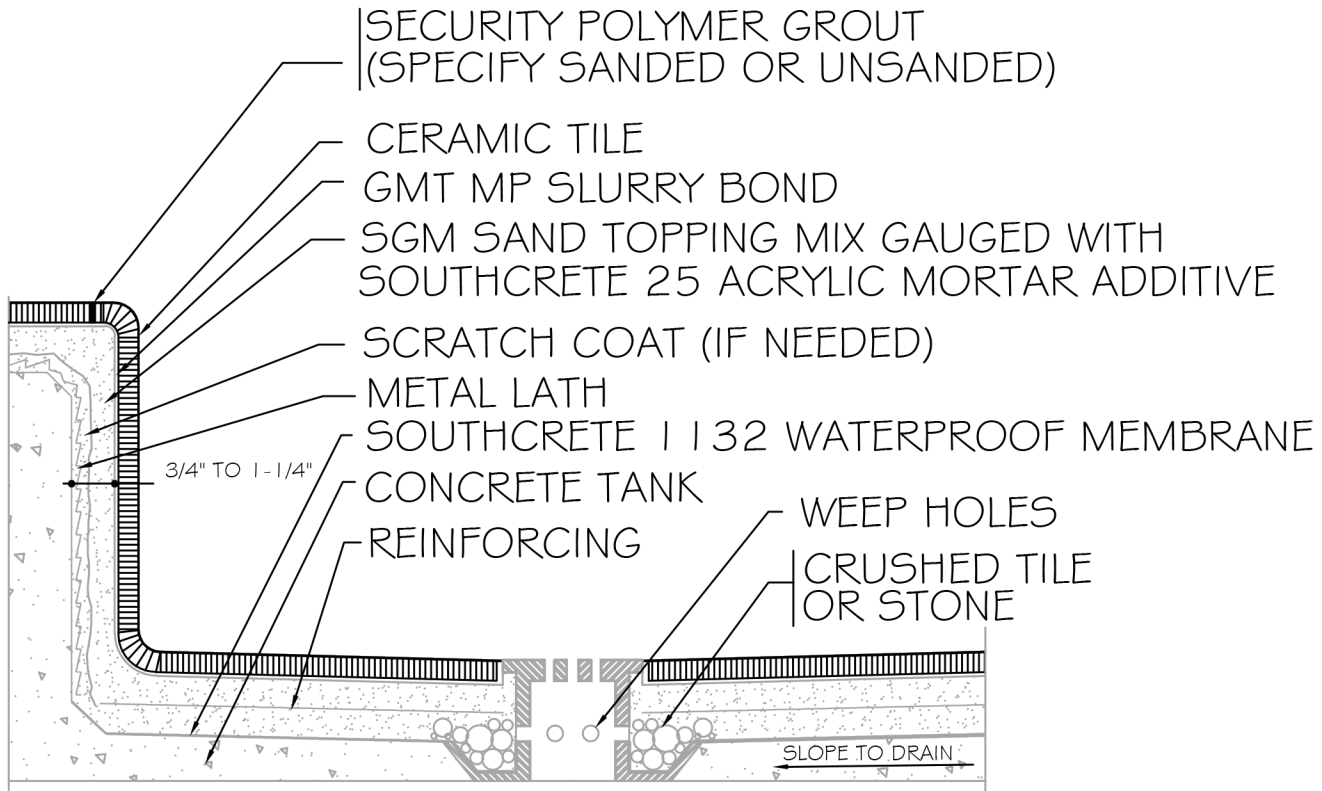

SGM - B417

Tile Tubs, Fountains and Pools

Concrete Tank

CONCRETE TANK
(Preferred)