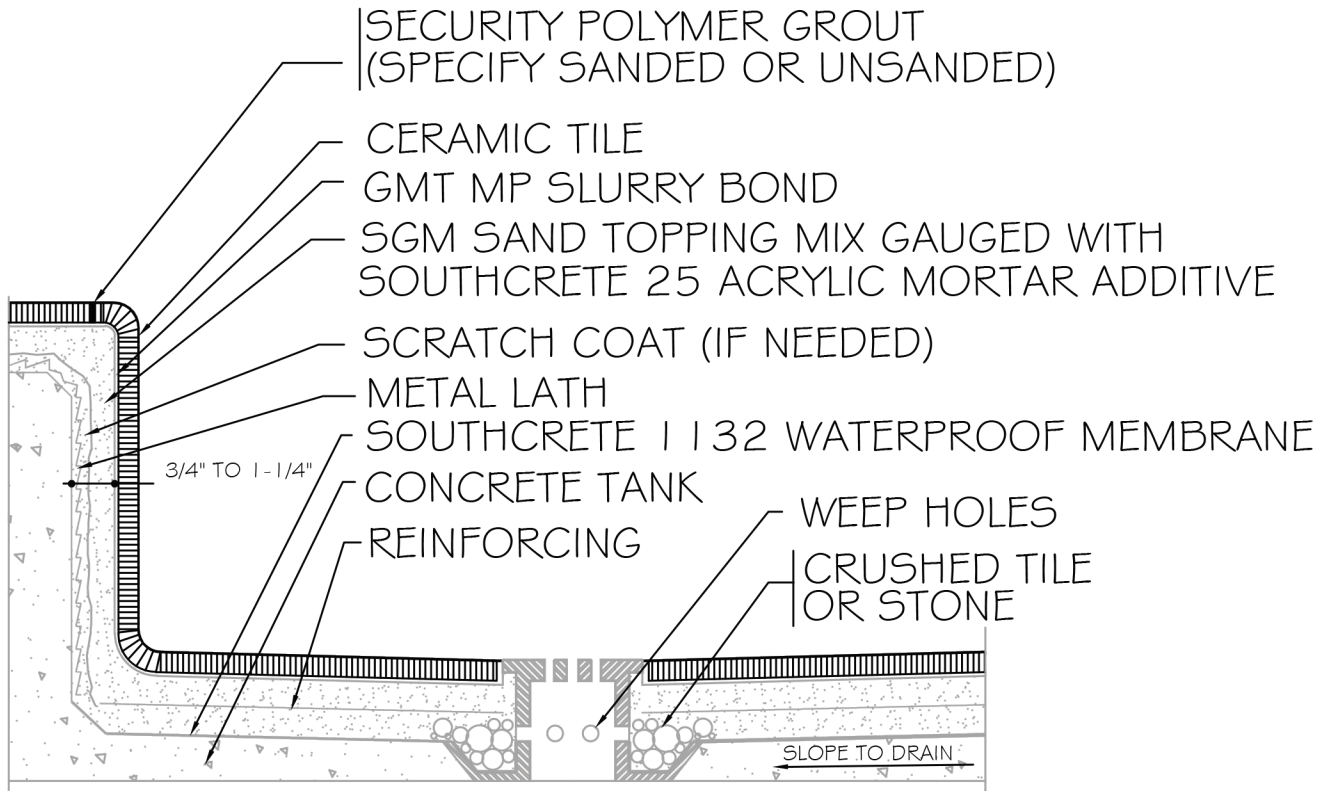

SGM - B417

Tile Tubs, Fountains and Pools

Concrete Tank

CONCRETE TANK
(Preferred)